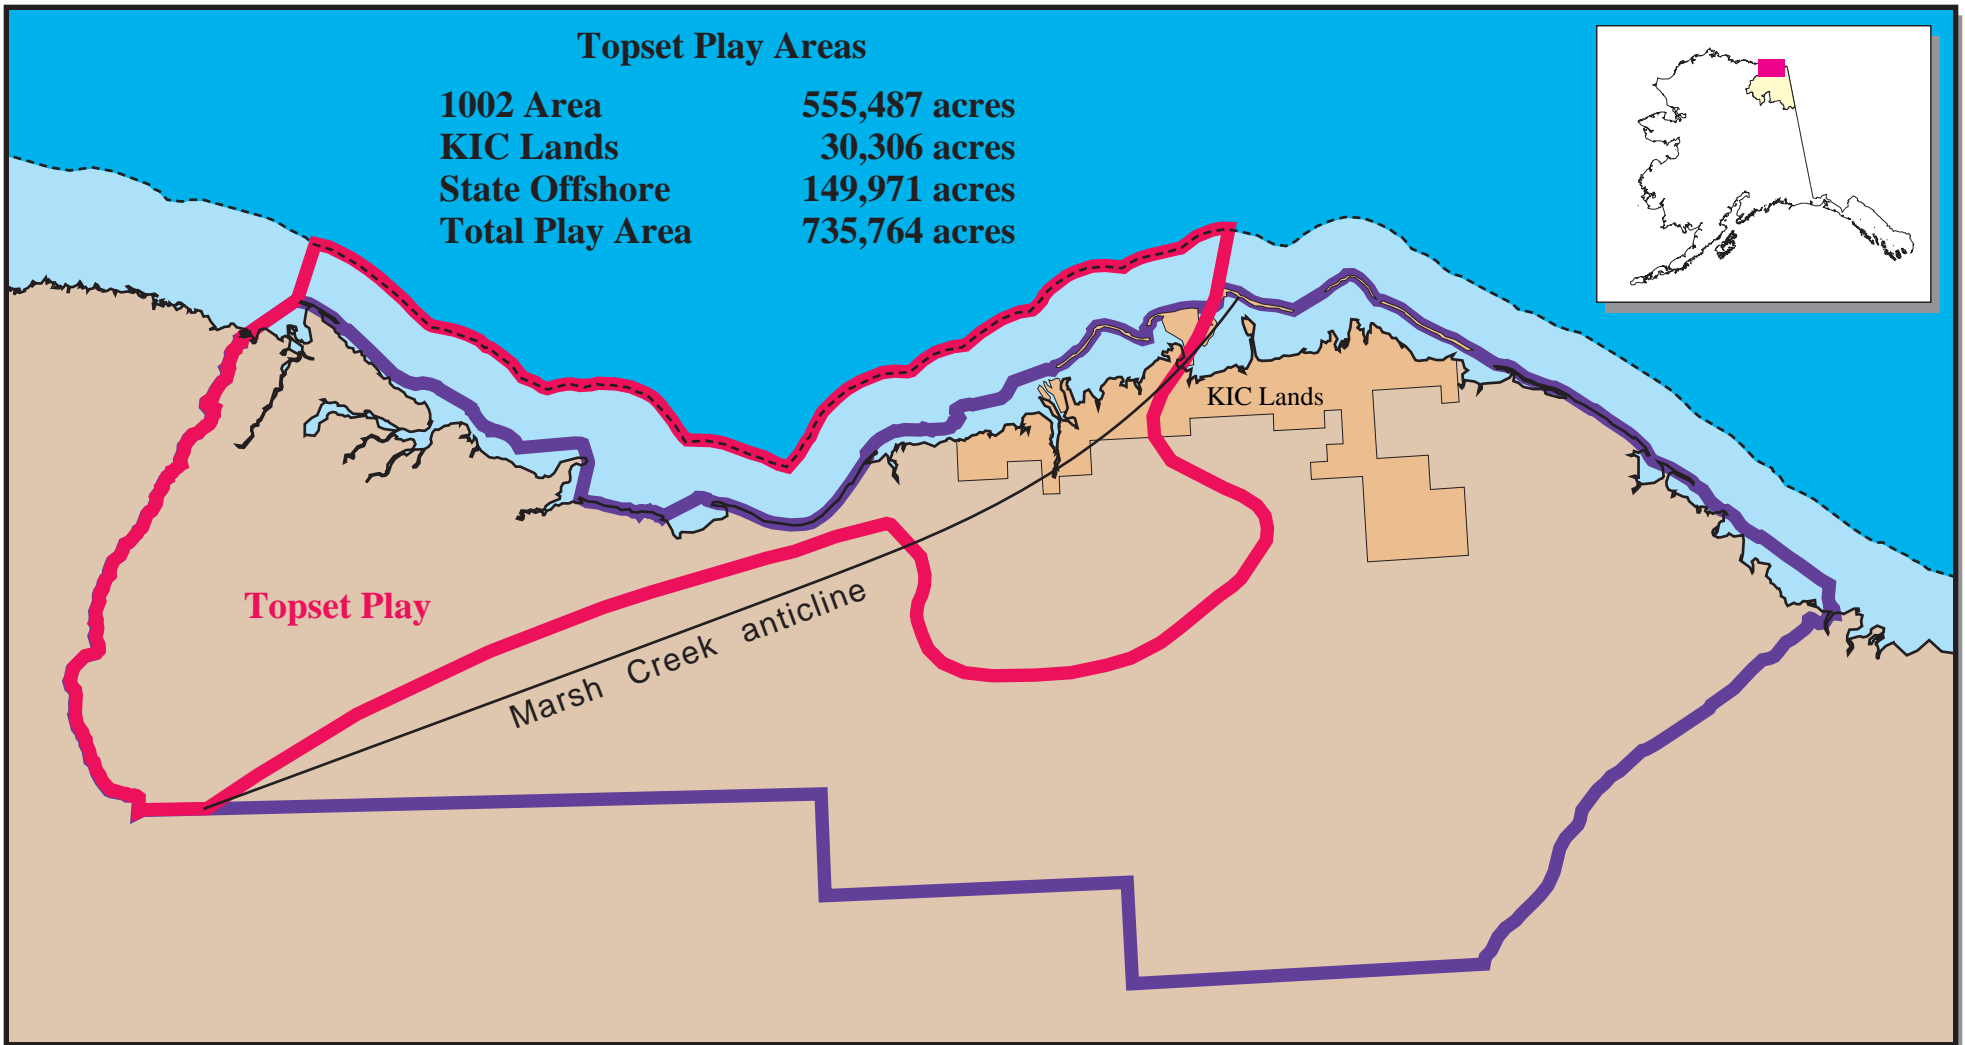

Click on a play name

Legend	
	State-Federal boundary
	KIC Lands
	1002 Area boundary <i>(KIC Lands are not part of 1002)</i>
	Coastline

P1 Topset Play Description

Topset Play Areas

1002 Area	555,487 acres
KIC Lands	30,306 acres
State Offshore	149,971 acres
Total Play Area	735,764 acres

1002 Area	489,894 acres
KIC Lands	8,669 acres
State Offshore	532 acres
Total Play Area	499,095 acres

- Topset Play**
- Turbidite Play**
- Wedge Play**
- Thomson Play**
- Kemik Play**
- Undeformed Franklinian Play**
- Deformed Franklinian Play**
- Thin-Skinned Thrust-Belt Play**
- Ellesmerian Thrust-Belt Play**
- Niguanak-Aurora Play**

1002 Area	858,220 acres
KIC Lands	83,582 acres
State Offshore	63,691 acres
Total Play Area	1,005,494 acres

- | | |
|-----------------------|--------------------------------------|
| Topset Play | Undeformed Franklinian Play |
| Turbidite Play | Deformed Franklinian Play |
| Wedge Play | Thin-Skinned Thrust-Belt Play |
| Thomson Play | Ellesmerian Thrust-Belt Play |
| Kemik Play | Niguanak-Aurora Play |

Legend

- State-Federal boundary
- KIC Lands
- 1002 Area boundary
(KIC Lands are not part of 1002)
- Coastline