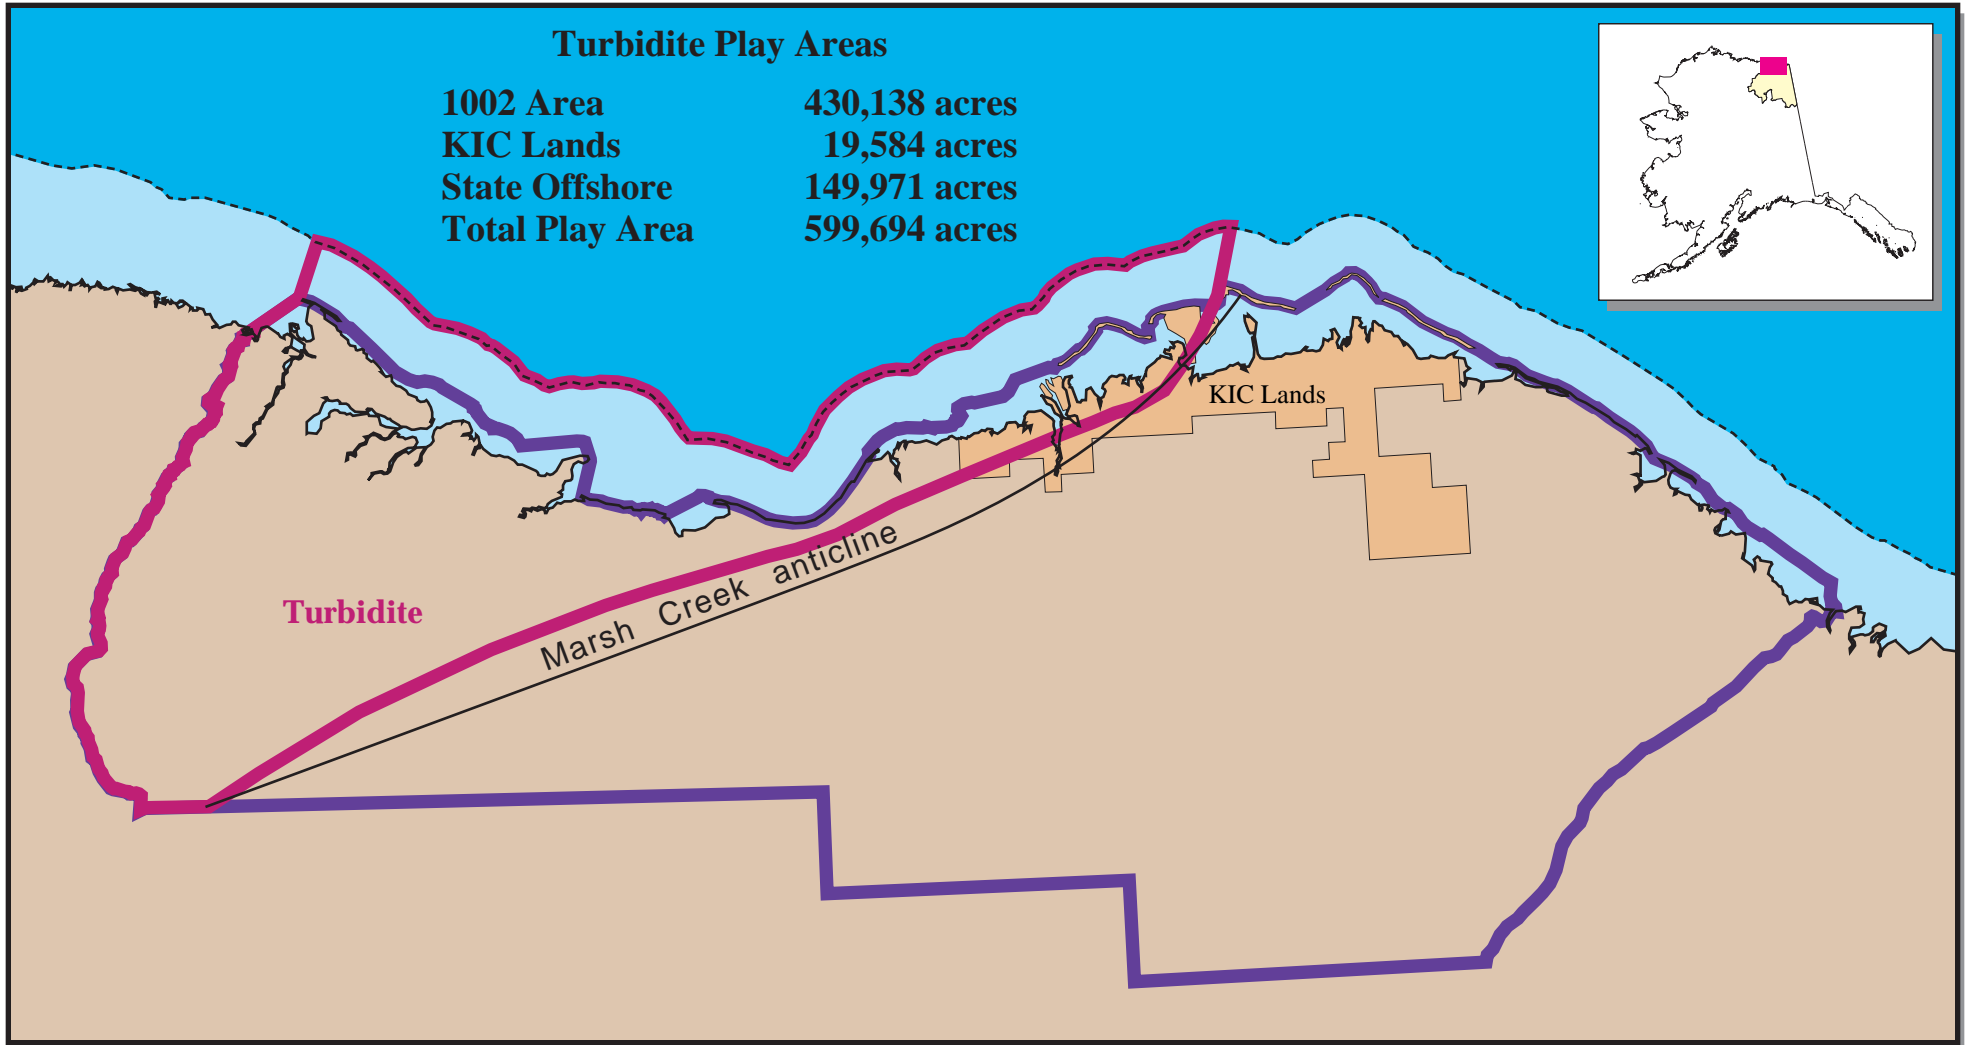

P2 Turbidite Play Description

Topset Play	Undeformed Franklinian Play
Turbidite Play	Deformed Franklinian Play
Wedge Play	Thin-Skinned Thrust-Belt Play
Thomson Play	Ellesmerian Thrust-Belt Play
Kemik Play	Niguanak-Aurora Play

2. *Click on a play name*

Legend

- State-Federal boundary
- KIC Lands
- 1002 Area boundary
  (KIC Lands are not part of 1002)
- Coastline