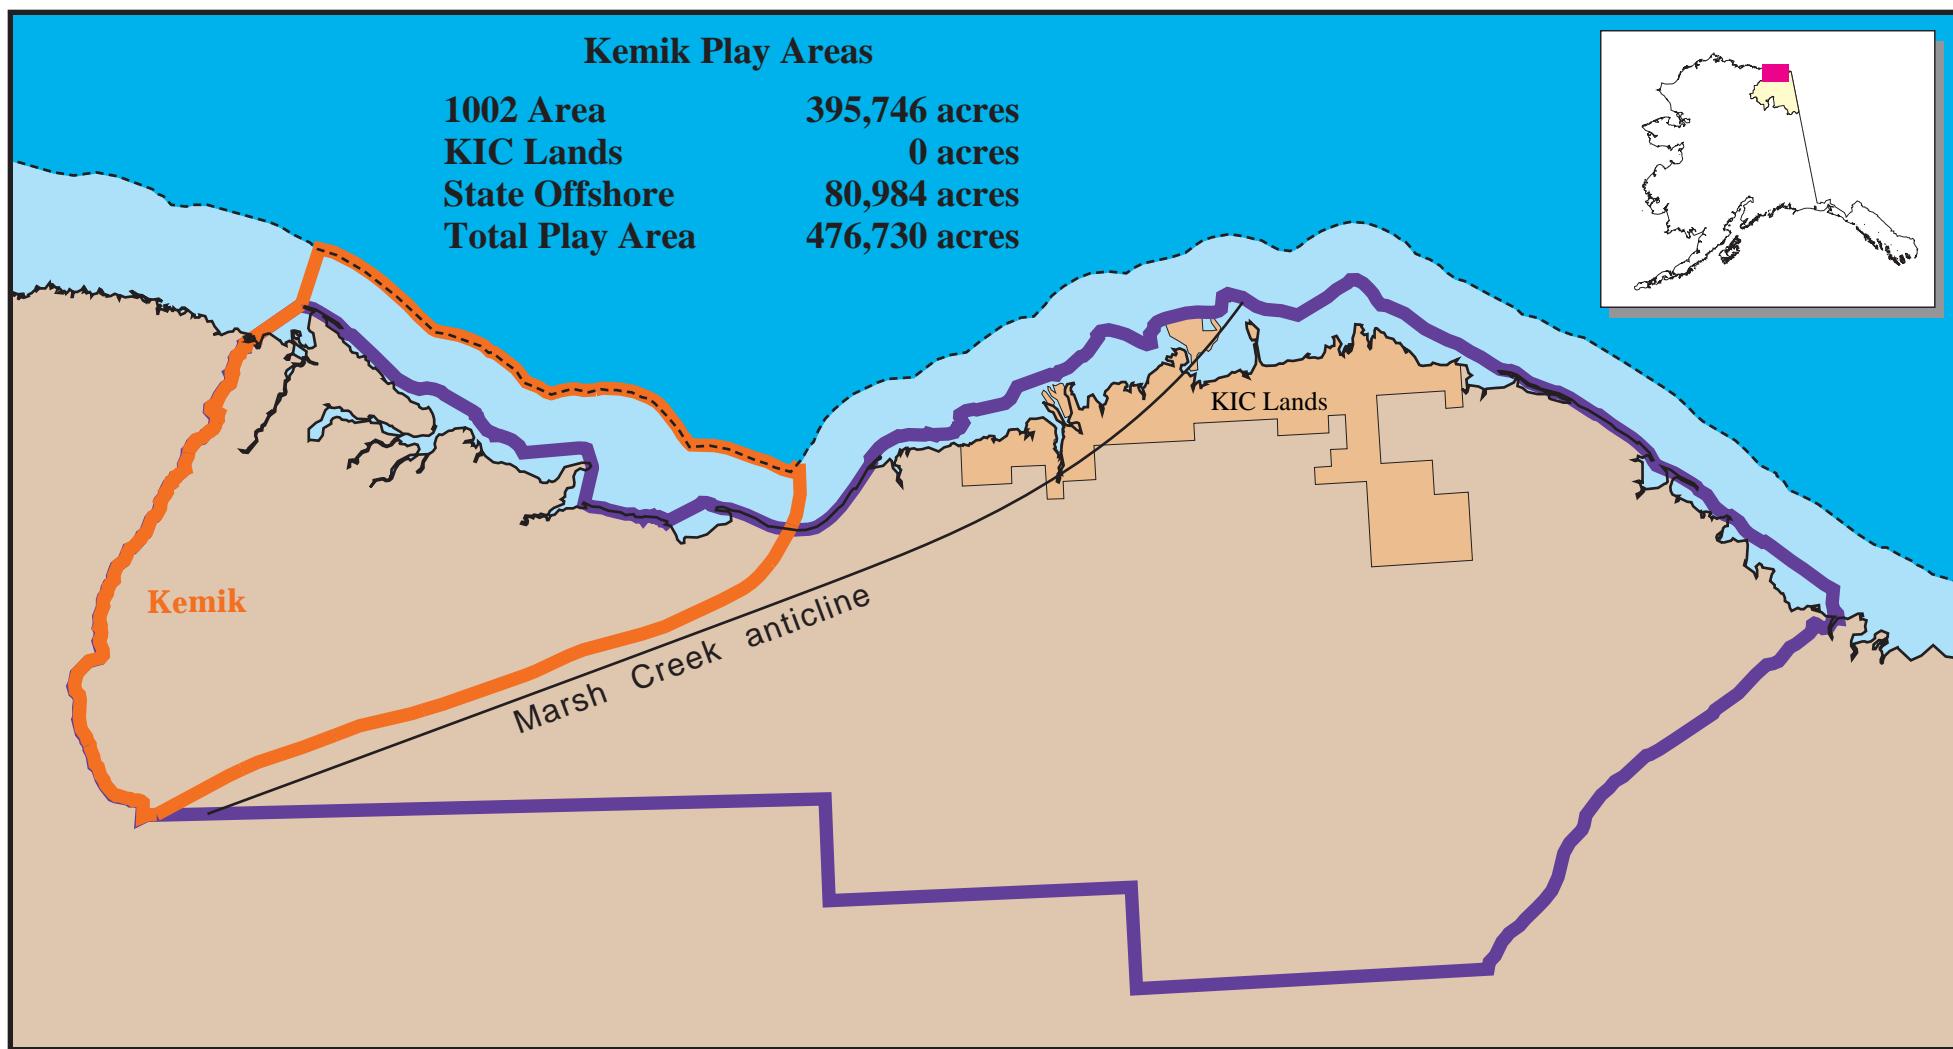

Click on a play name

Legend	
	State-Federal boundary
	KIC Lands
	1002 Area boundary <i>(KIC Lands are not part of 1002)</i>
	Coastline

P1 Topset Play Description

Topset Play Areas

1002 Area	555,487 acres
KIC Lands	30,306 acres
State Offshore	149,971 acres
Total Play Area	735,764 acres

Click on a play name

Legend

	State-Federal boundary
	KIC Lands
	1002 Area boundary <i>(KIC Lands are not part of 1002)</i>
	Coastline

P5 Kemik Play Description

Kemik Play Areas

1002 Area	395,746 acres
KIC Lands	0 acres
State Offshore	80,984 acres
Total Play Area	476,730 acres

1002 Area	489,894 acres
KIC Lands	8,669 acres
State Offshore	532 acres
Total Play Area	499,095 acres

- Topset Play**
- Turbidite Play**
- Wedge Play**
- Thomson Play**
- Kemik Play**
- Undeformed Franklinian Play**
- Deformed Franklinian Play**
- Thin-Skinned Thrust-Belt Play**
- Ellesmerian Thrust-Belt Play**
- Niguanak-Aurora Play**

1002 Area	858,220 acres
KIC Lands	83,582 acres
State Offshore	63,691 acres
Total Play Area	1,005,494 acres

- | | |
|-----------------------|--------------------------------------|
| Topset Play | Undeformed Franklinian Play |
| Turbidite Play | Deformed Franklinian Play |
| Wedge Play | Thin-Skinned Thrust-Belt Play |
| Thomson Play | Ellesmerian Thrust-Belt Play |
| Kemik Play | Niguanak-Aurora Play |