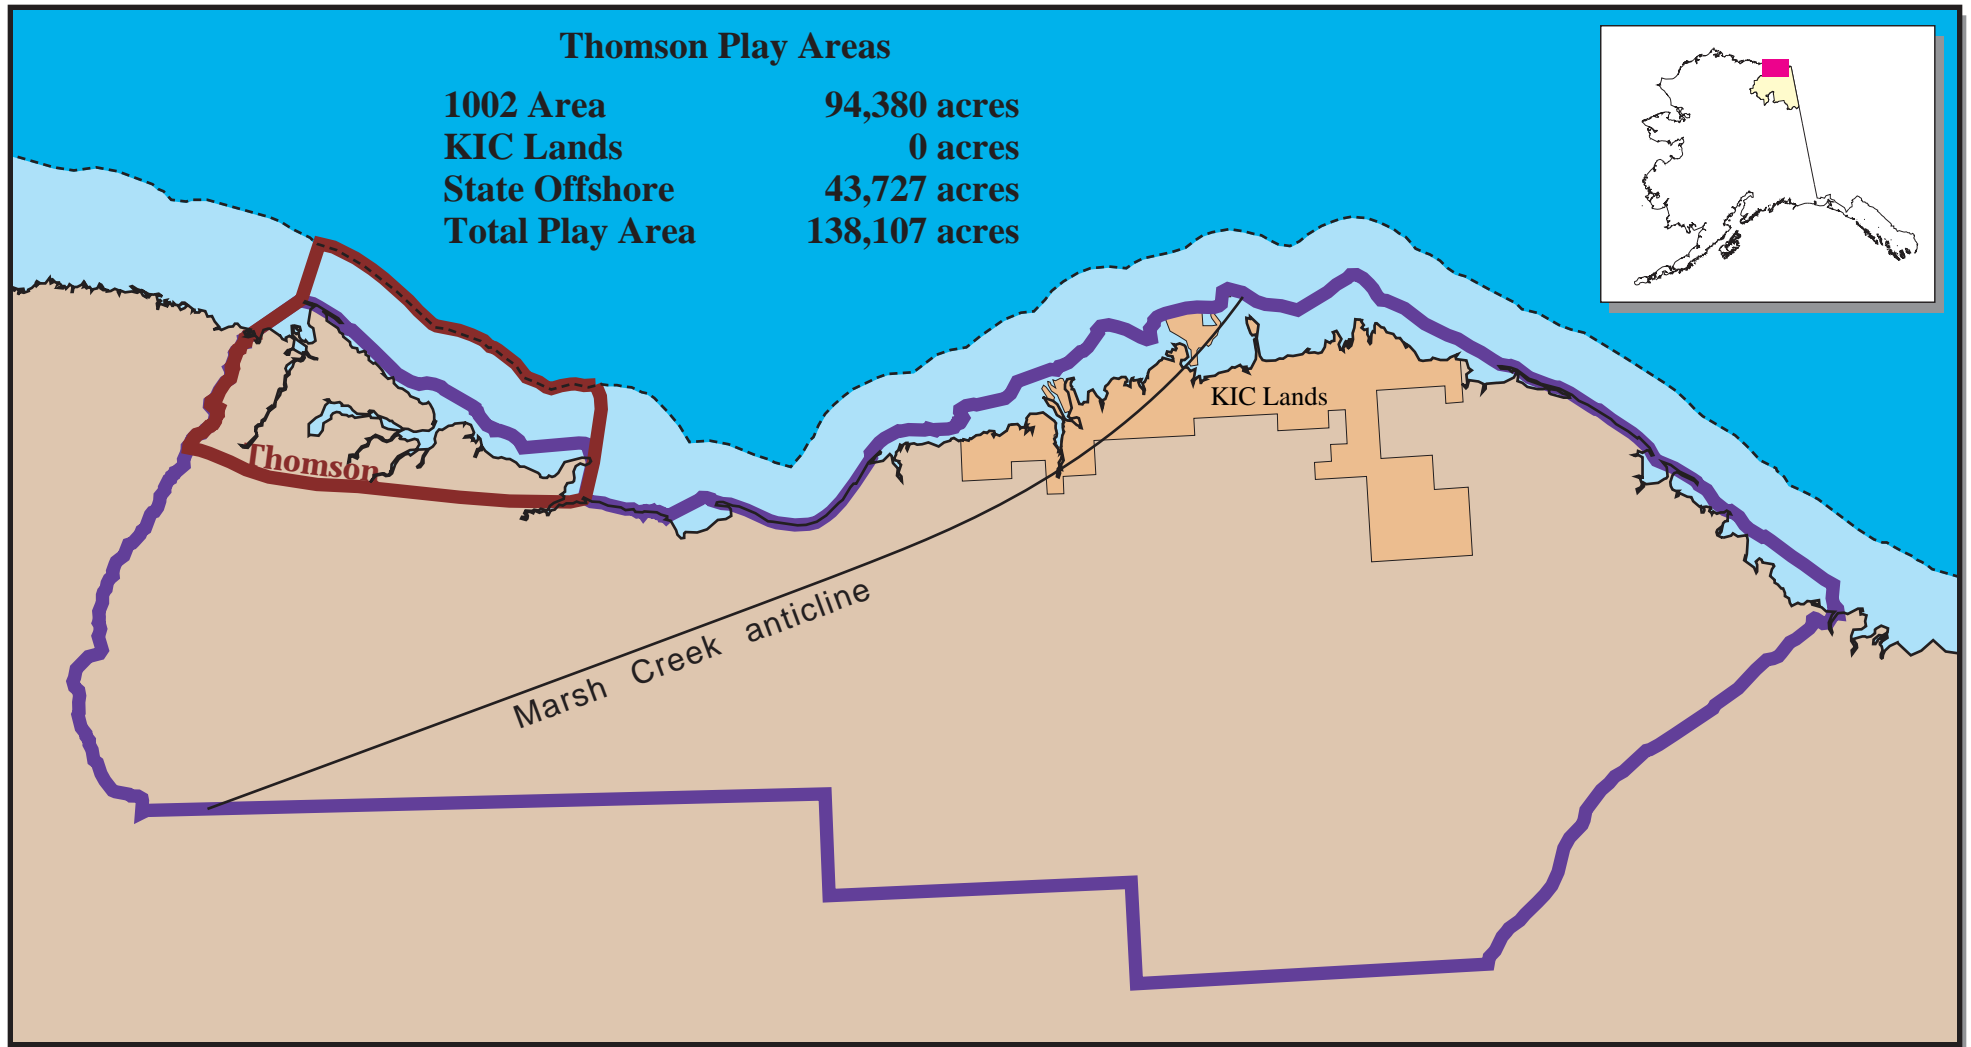

P4 Thomson Play Description

Topset Play	Undeformed Franklinian Play
Turbidite Play	Deformed Franklinian Play
Wedge Play	Thin-Skinned Thrust-Belt Play
Thomson Play	Ellesmerian Thrust-Belt Play
Kemik Play	Niguanak-Aurora Play

Click on a play name

Legend

	State-Federal boundary
	KIC Lands
	1002 Area boundary <i>(KIC Lands are not part of 1002)</i>
	Coastline