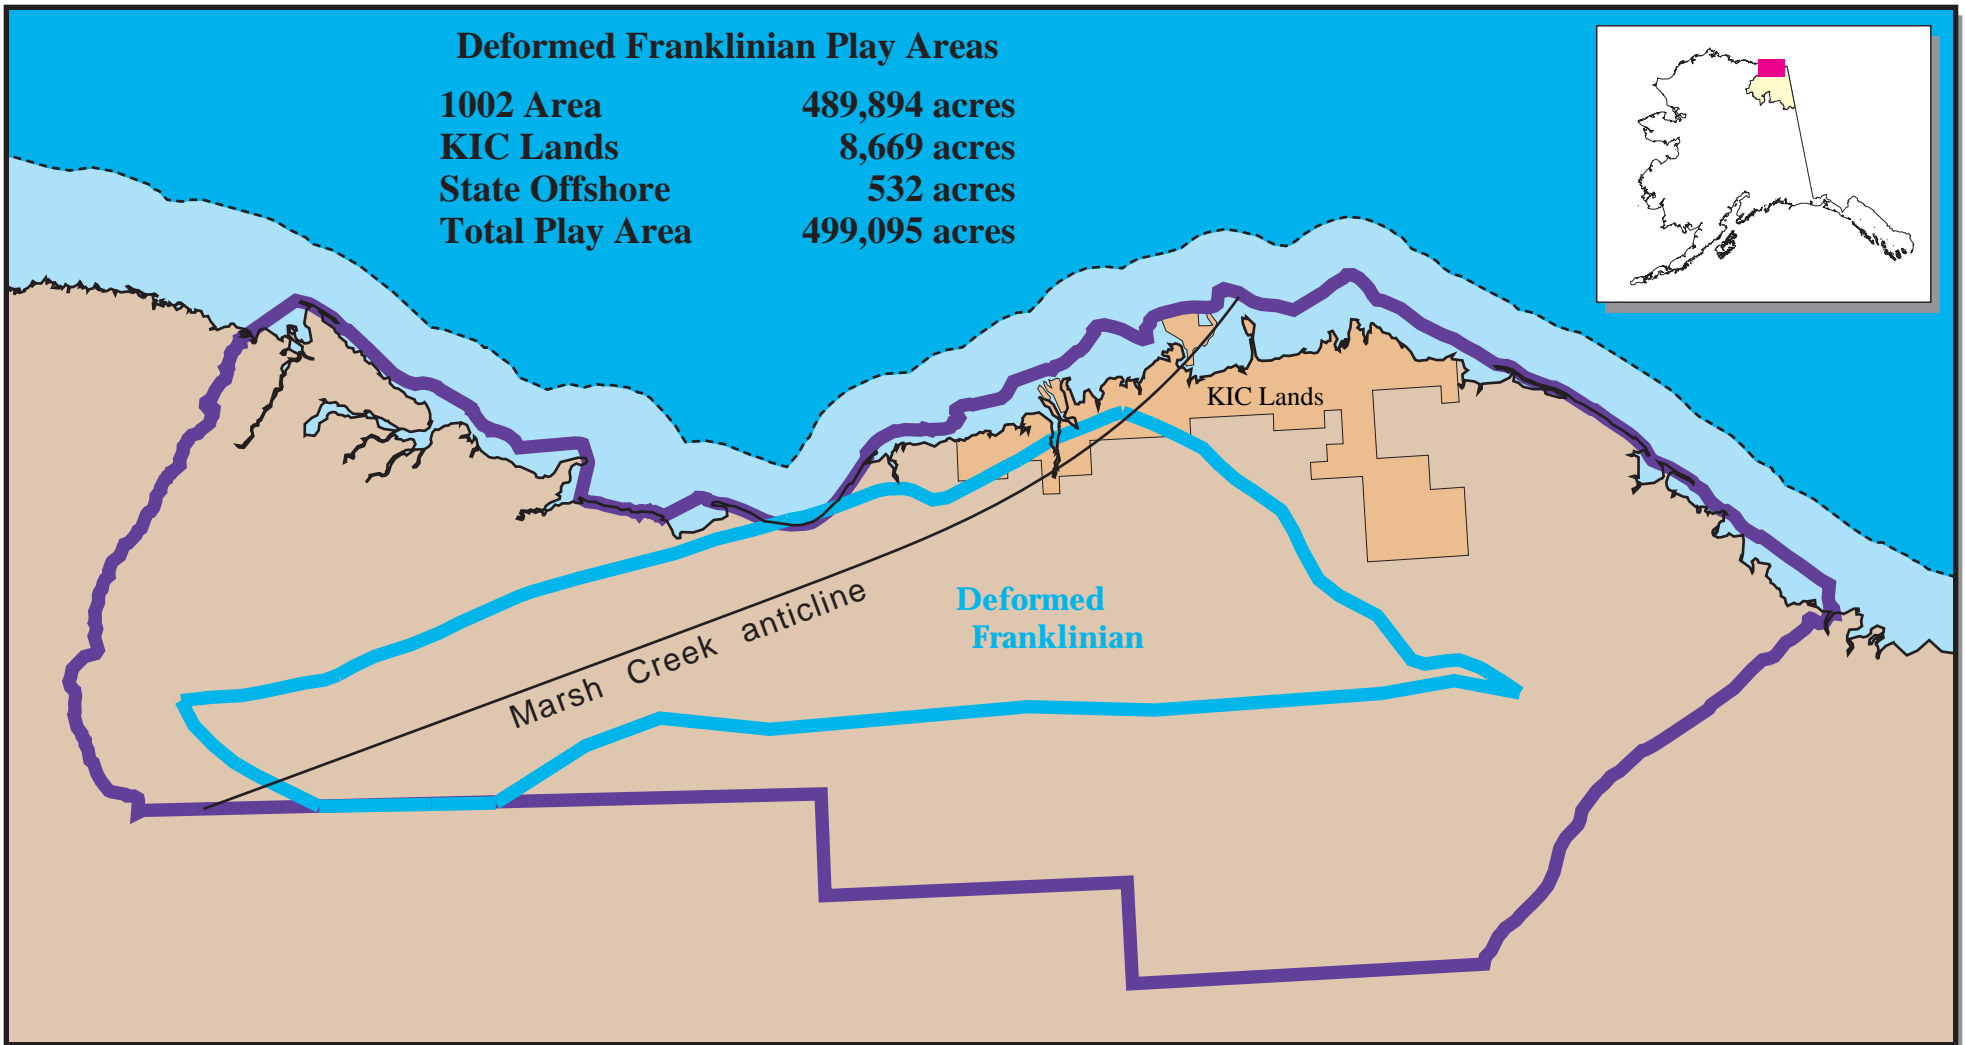

Click on a play name

Legend

-  State-Federal boundary
-  KIC Lands
-  1002 Area boundary
(KIC Lands are not part of 1002)
-  Coastline

P7 Deformed Franklinian Play Description

Deformed Franklinian Play Areas

1002 Area	489,894 acres
KIC Lands	8,669 acres
State Offshore	532 acres
Total Play Area	499,095 acres

- Topset Play**
- Turbidite Play**
- Wedge Play**
- Thomson Play**
- Kemik Play**
- Undeformed Franklinian Play**
- Deformed Franklinian Play**
- Thin-Skinned Thrust-Belt Play**
- Ellesmerian Thrust-Belt Play**
- Niguanak-Aurora Play**

Click on a play name

Legend

-  State-Federal boundary
-  KIC Lands
-  1002 Area boundary
(KIC Lands are not part of 1002)
-  Coastline

P8 Thin-Skinned Thrust-Belt Play Description

Thin-Skinned Thrust-Belt Play Areas

1002 Area	858,220 acres
KIC Lands	83,582 acres
State Offshore	63,691 acres
Total Play Area	1,005,494 acres

- | | |
|-----------------------|--------------------------------------|
| Topset Play | Undeformed Franklinian Play |
| Turbidite Play | Deformed Franklinian Play |
| Wedge Play | Thin-Skinned Thrust-Belt Play |
| Thomson Play | Ellesmerian Thrust-Belt Play |
| Kemik Play | Niguanak-Aurora Play |