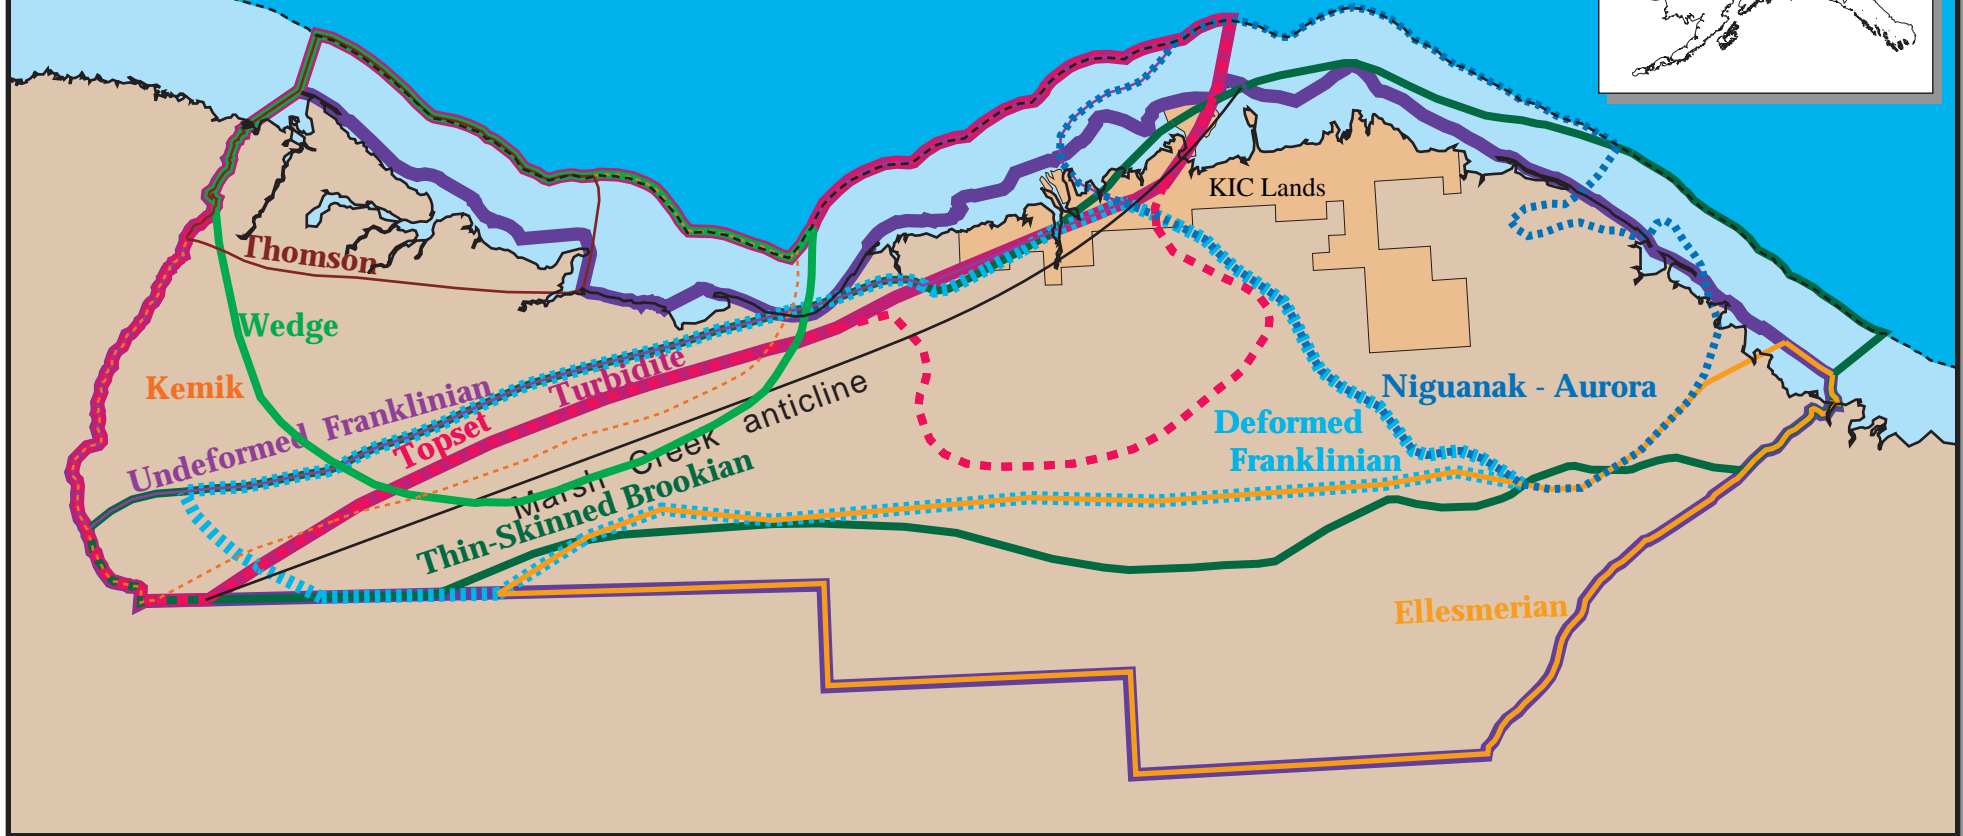

Areas

1002 Area	1,561,764 acres
KIC Lands	97,075 acres
State Offshore	247,996 acres

Topset Play	Undeformed Franklinian Play
Turbidite Play	Deformed Franklinian Play
Wedge Play	Thin-Skinned Thrust-Belt Play
Thomson Play	Ellesmerian Thrust-Belt Play
Kemik Play	Niguanak-Aurora Play

Click on a play name

Legend	
	State-Federal boundary
	KIC Lands
	1002 Area boundary <i>(KIC Lands are not part of 1002)</i>
	Coastline