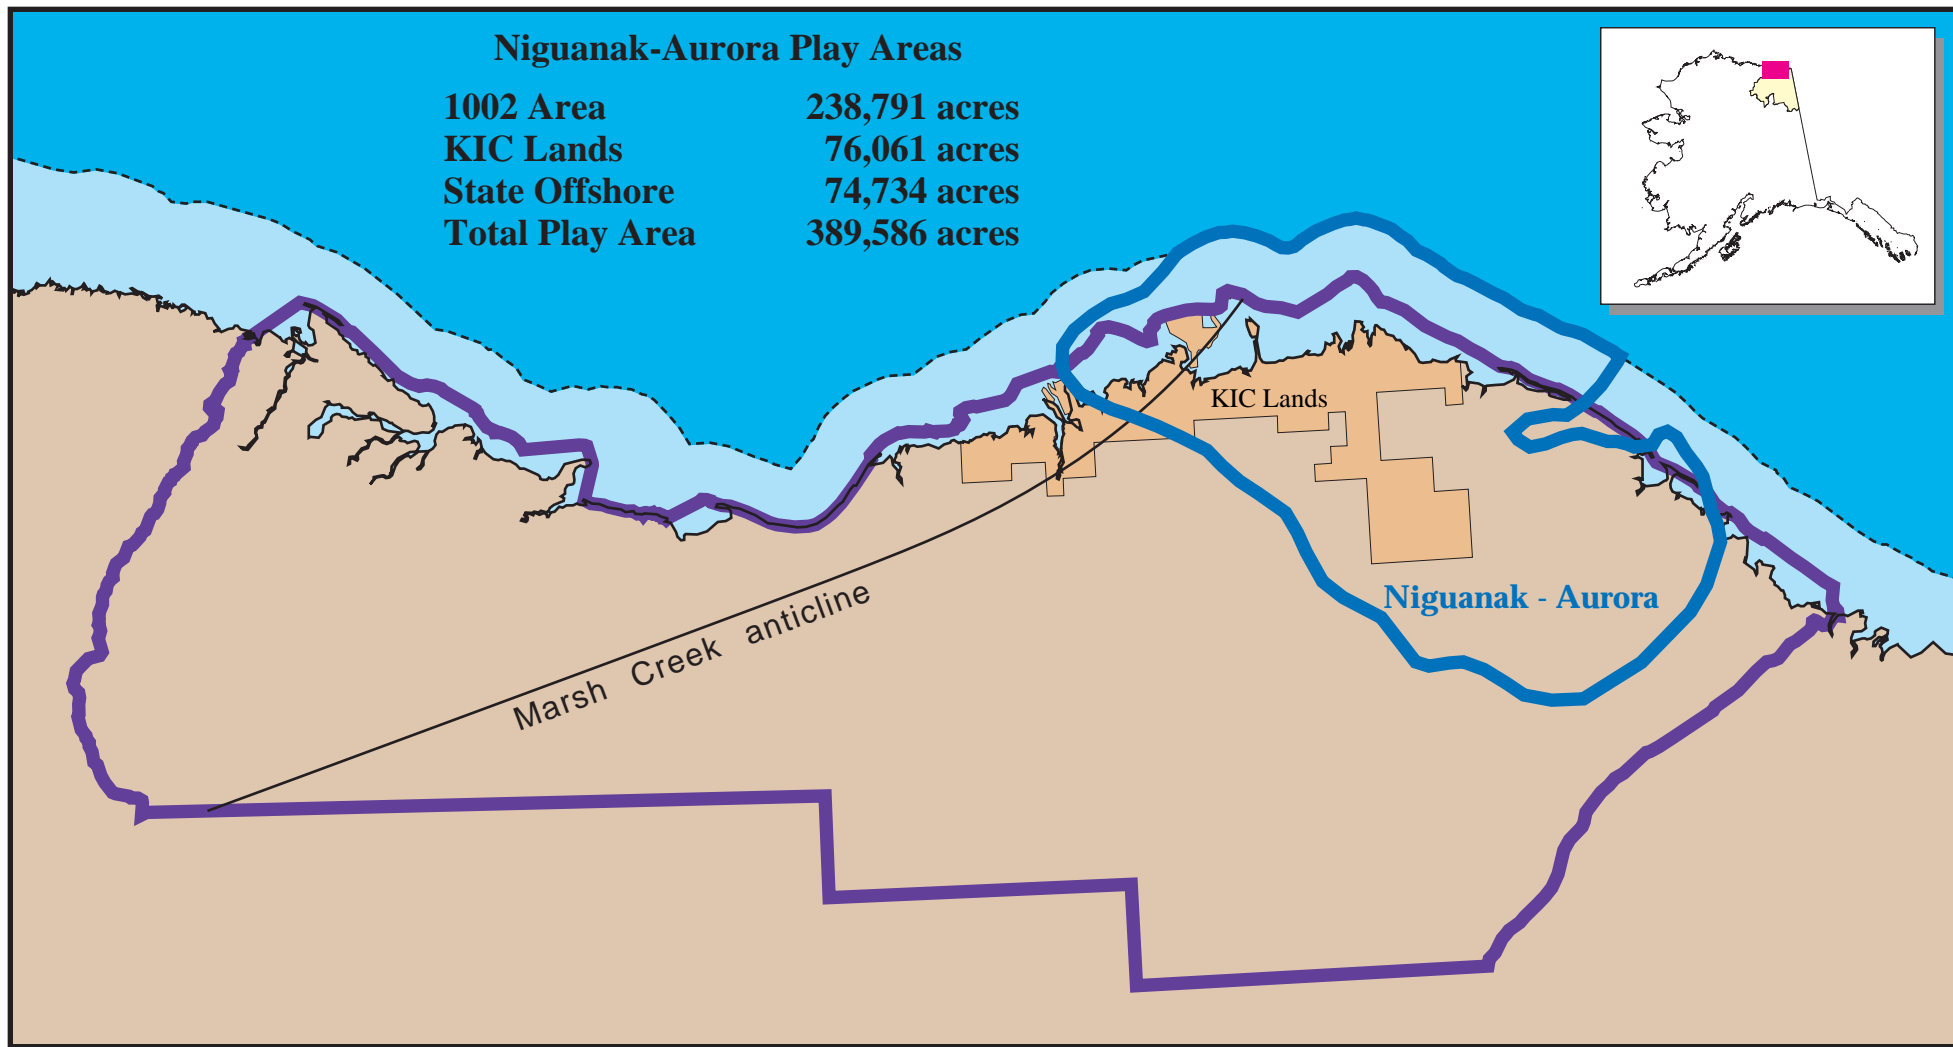

1002 Area	858,220 acres
KIC Lands	83,582 acres
State Offshore	63,691 acres
Total Play Area	1,005,494 acres

- | | |
|-----------------------|--------------------------------------|
| Topset Play | Undeformed Franklinian Play |
| Turbidite Play | Deformed Franklinian Play |
| Wedge Play | Thin-Skinned Thrust-Belt Play |
| Thomson Play | Ellesmerian Thrust-Belt Play |
| Kemik Play | Niguanak-Aurora Play |

Click on a play name

Legend

- State-Federal boundary
- KIC Lands
- 1002 Area boundary
(KIC Lands are not part of 1002)
- Coastline

P9 Ellesmerian Thrust-Belt Play Description

- | | |
|-----------------------|--------------------------------------|
| Topset Play | Undeformed Franklinian Play |
| Turbidite Play | Deformed Franklinian Play |
| Wedge Play | Thin-Skinned Thrust-Belt Play |
| Thomson Play | Ellesmerian Thrust-Belt Play |
| Kemik Play | Niguanak-Aurora Play |

Click on a play name

- Legend**
- State-Federal boundary
 - KIC Lands
 - 1002 Area boundary
(KIC Lands are not part of 1002)
 - Coastline

P10 Niguanak-Aurora Play Description

- | | |
|-----------------------|--------------------------------------|
| Topset Play | Undeformed Franklinian Play |
| Turbidite Play | Deformed Franklinian Play |
| Wedge Play | Thin-Skinned Thrust-Belt Play |
| Thomson Play | Ellesmerian Thrust-Belt Play |
| Kemik Play | <u>Niguanak-Aurora Play</u> |
- Click on a play name*

Legend

- State-Federal boundary
- KIC Lands
- 1002 Area boundary
(KIC Lands are not part of 1002)
- Coastline