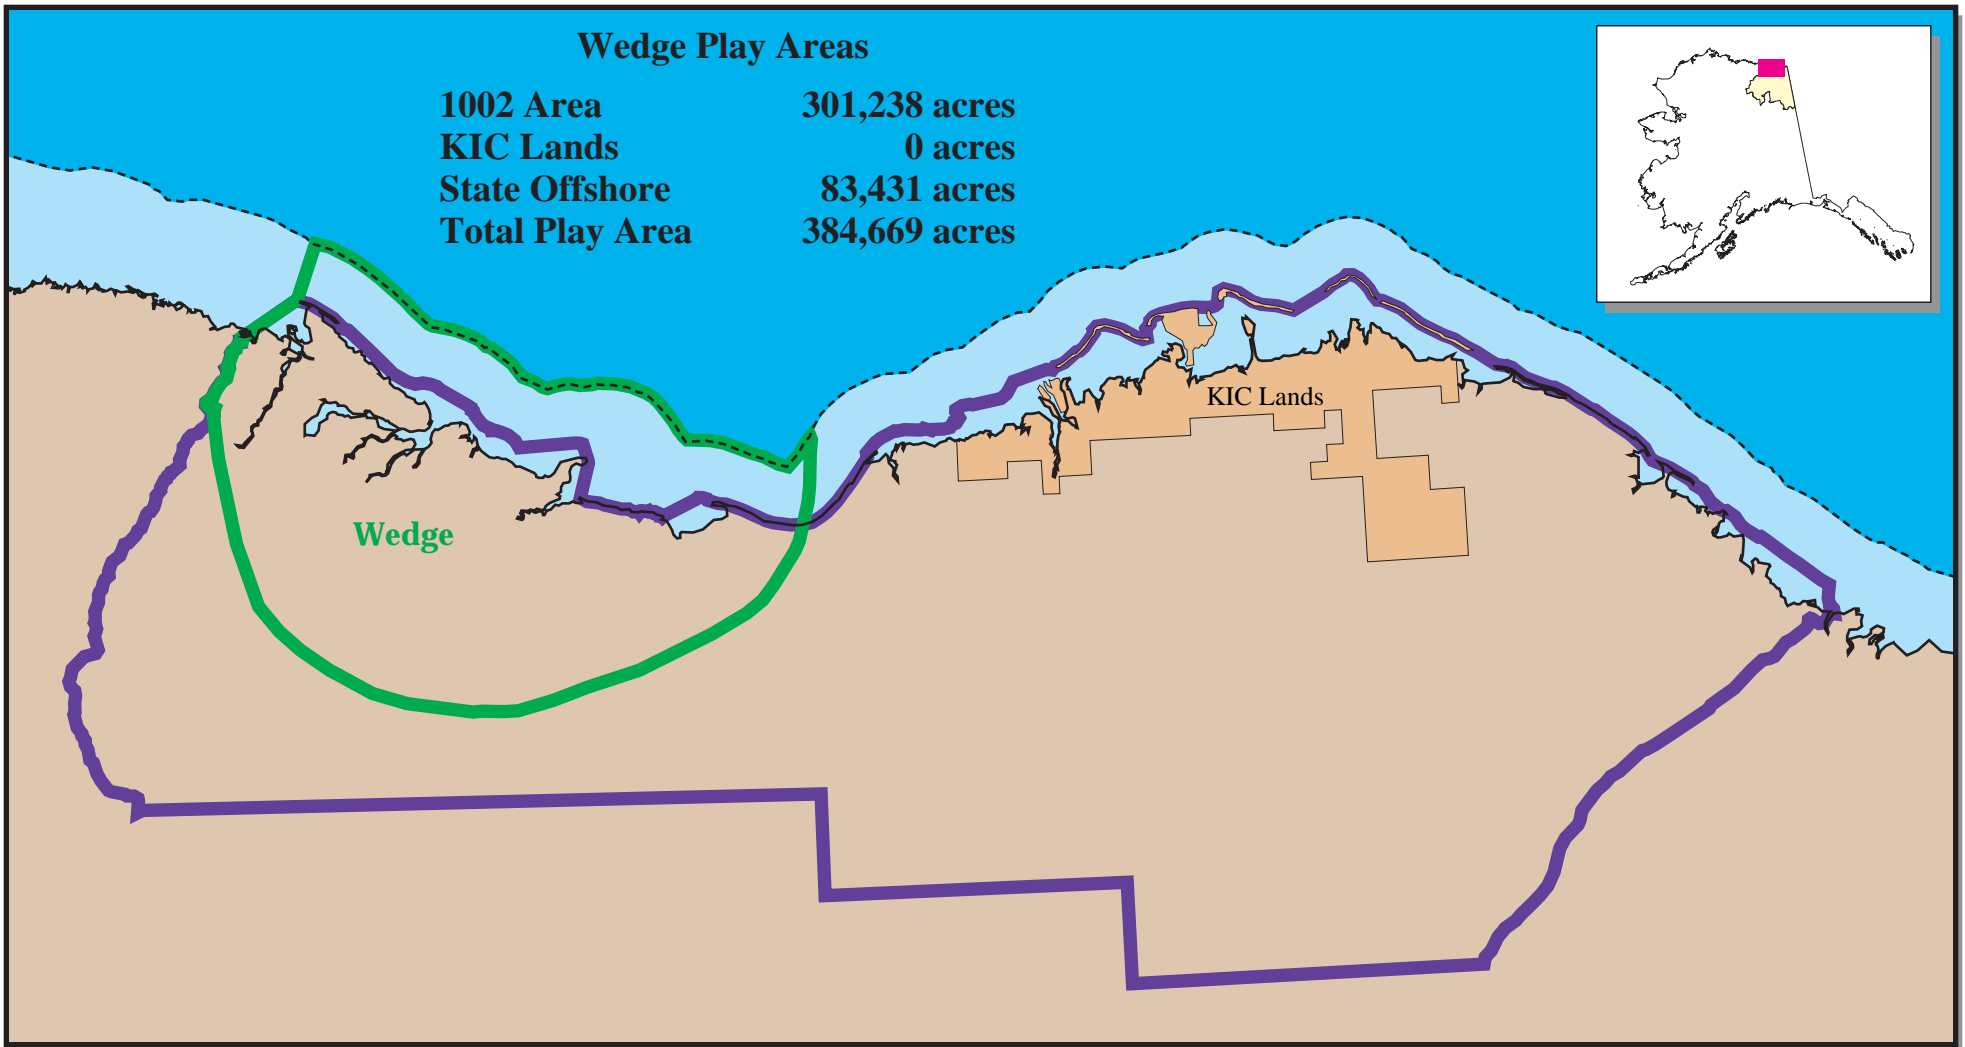

Click on a play name

Legend	
	State-Federal boundary
	KIC Lands
	1002 Area boundary <i>(KIC Lands are not part of 1002)</i>
	Coastline

P1 Topset Play Description

Topset Play Areas

1002 Area	555,487 acres
KIC Lands	30,306 acres
State Offshore	149,971 acres
Total Play Area	735,764 acres

Legend

	State-Federal boundary
	KIC Lands
	1002 Area boundary <i>(KIC Lands are not part of 1002)</i>
	Coastline

P2 Turbidite Play Description

- | | |
|--------------------------------|---|
| Topset Play | Undeformed Franklinian Play |
| Turbidite Play | Deformed Franklinian Play |
| Wedge Play | Thin-Skinned Thrust-Belt Play |
| Thomson Play | Ellesmerian Thrust-Belt Play |
| Kemik Play | Niguanak-Aurora Play |
- Click on a play name*

Legend

- State-Federal boundary
- KIC Lands
- 1002 Area boundary
(KIC Lands are not part of 1002)
- Coastline

P3 Wedge Play Description

Wedge Play Areas

1002 Area	301,238 acres
KIC Lands	0 acres
State Offshore	83,431 acres
Total Play Area	384,669 acres

Legend

- State-Federal boundary
- KIC Lands
- 1002 Area boundary
(KIC Lands are not part of 1002)
- Coastline