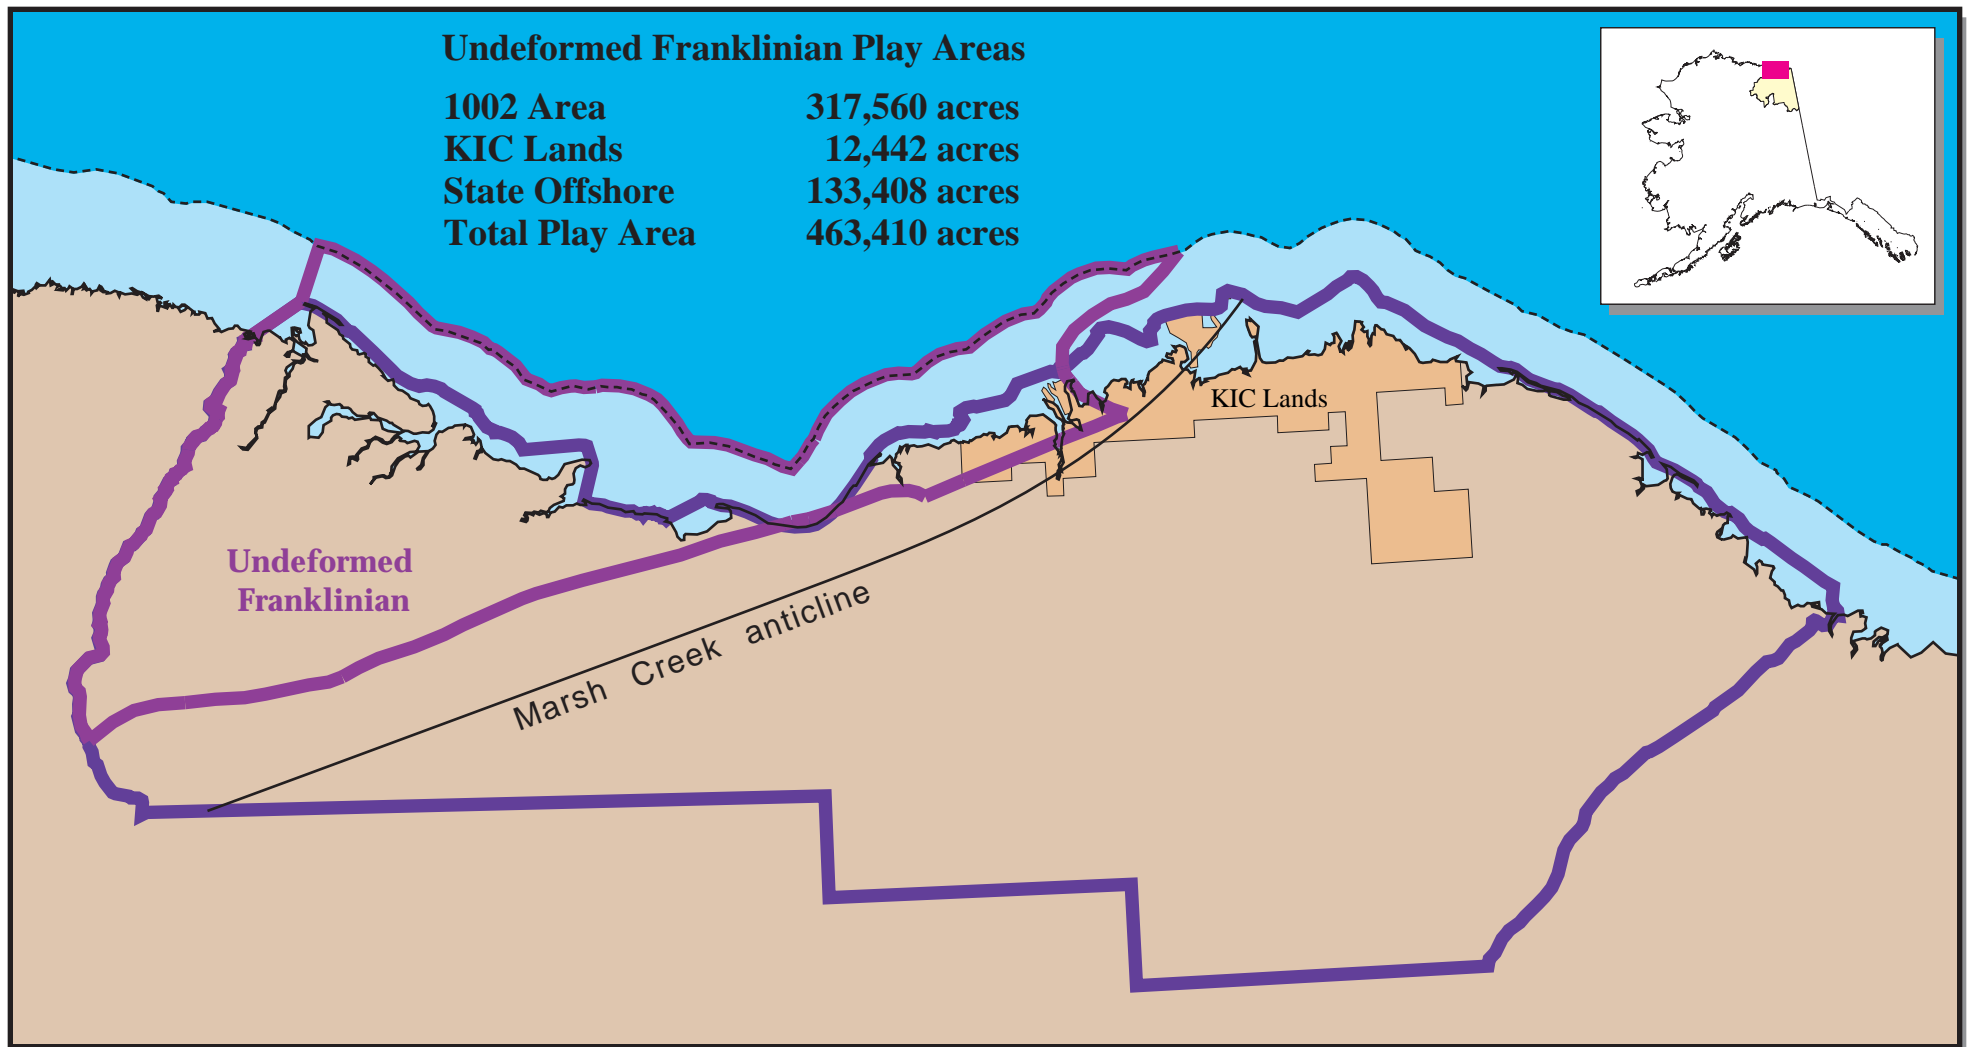

P6 Undeformed Franklinian Play Description

Topset Play	Undeformed Franklinian Play
Turbidite Play	Deformed Franklinian Play
Wedge Play	Thin-Skinned Thrust-Belt Play
Thomson Play	Ellesmerian Thrust-Belt Play
Kemik Play	Niguanak-Aurora Play

Click on a play name

Legend

- State-Federal boundary
- KIC Lands
- 1002 Area boundary
  (KIC Lands are not part of 1002)
- Coastline