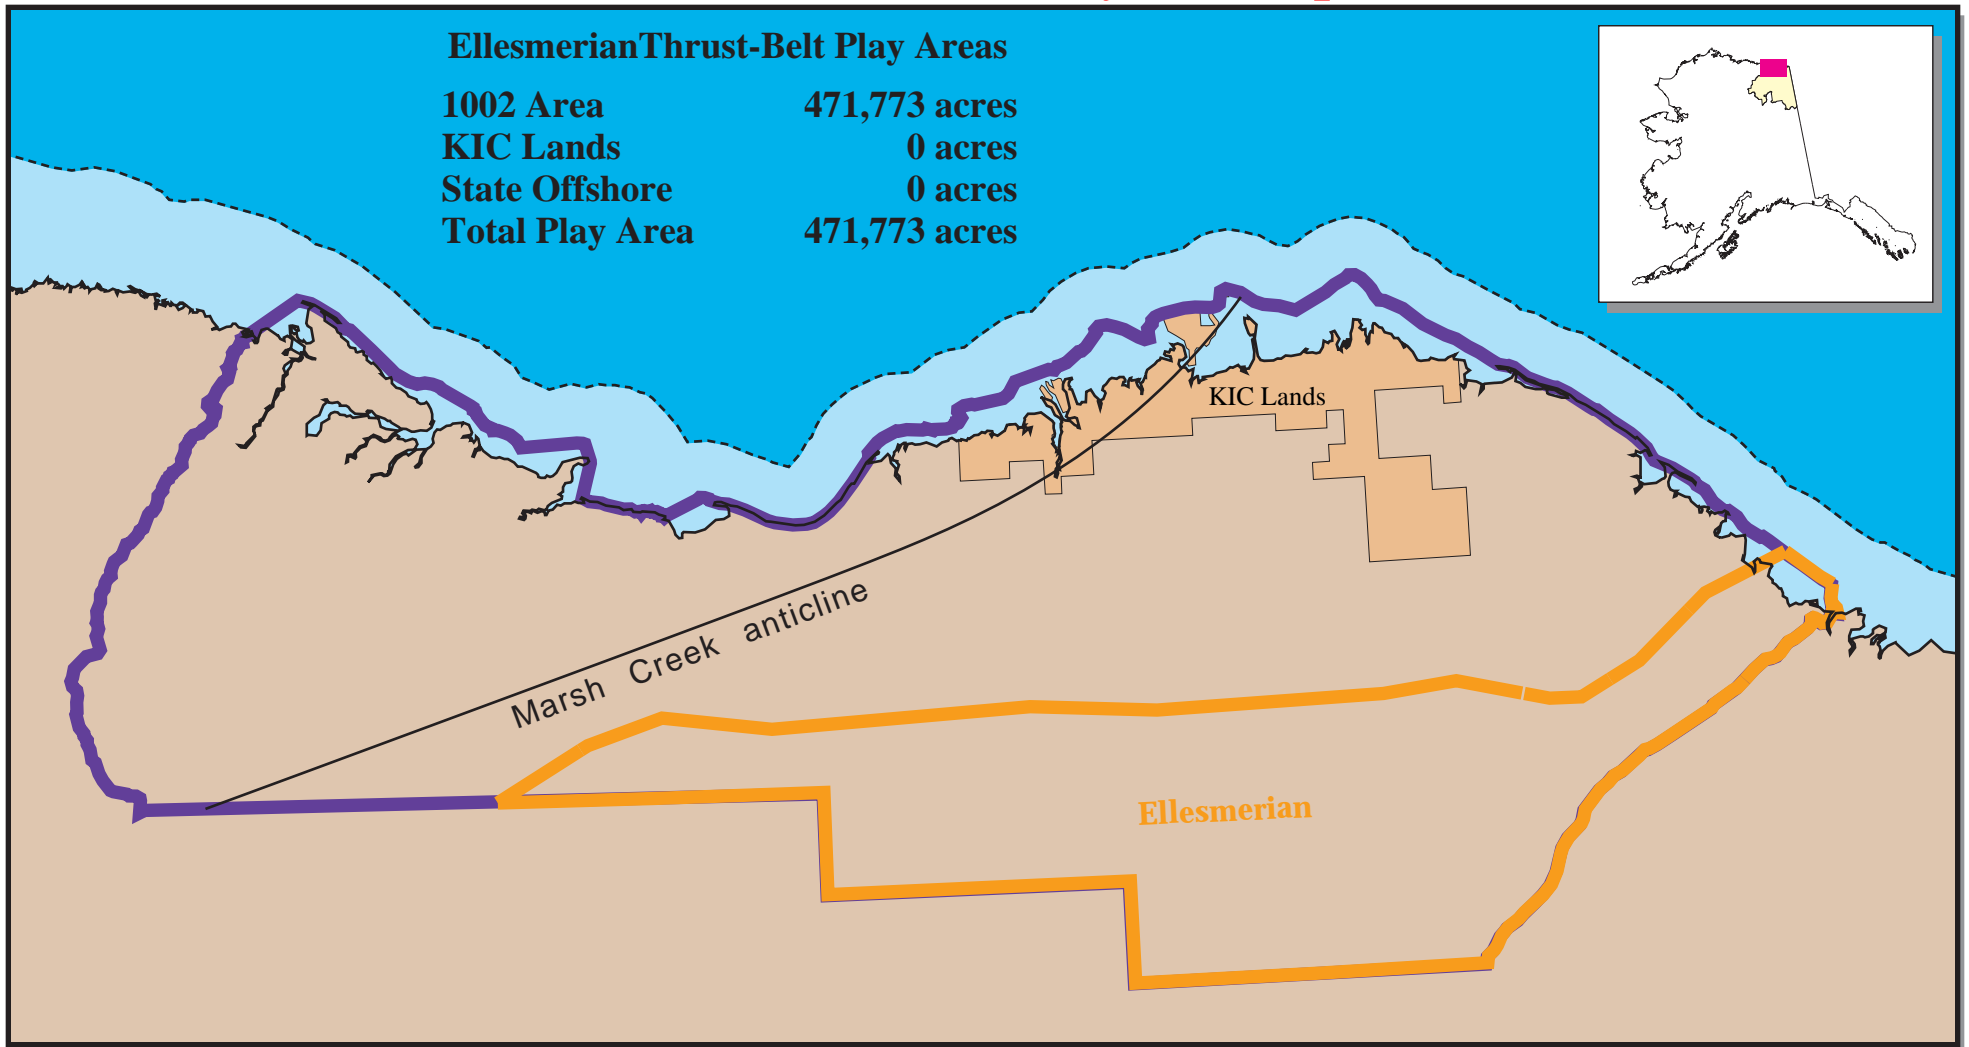

Click on a play name

Legend

-  State-Federal boundary
-  KIC Lands
-  1002 Area boundary
(KIC Lands are not part of 1002)
-  Coastline

P8 Thin-Skinned Thrust-Belt Play Description

Thin-Skinned Thrust-Belt Play Areas

1002 Area	858,220 acres
KIC Lands	83,582 acres
State Offshore	63,691 acres
Total Play Area	1,005,494 acres

- | | |
|-----------------------|--------------------------------------|
| Topset Play | Undeformed Franklinian Play |
| Turbidite Play | Deformed Franklinian Play |
| Wedge Play | Thin-Skinned Thrust-Belt Play |
| Thomson Play | Ellesmerian Thrust-Belt Play |
| Kemik Play | Niguanak-Aurora Play |

Click on a play name

Legend

- State-Federal boundary
- KIC Lands
- 1002 Area boundary
(KIC Lands are not part of 1002)
- Coastline

P9 Ellesmerian Thrust-Belt Play Description

- | | |
|-----------------------|--------------------------------------|
| Topset Play | Undeformed Franklinian Play |
| Turbidite Play | Deformed Franklinian Play |
| Wedge Play | Thin-Skinned Thrust-Belt Play |
| Thomson Play | Ellesmerian Thrust-Belt Play |
| Kemik Play | Niguanak-Aurora Play |

Click on a play name

- Legend**
- State-Federal boundary
 - KIC Lands
 - 1002 Area boundary
(KIC Lands are not part of 1002)
 - Coastline

P10 Niguanak-Aurora Play Description

- | | |
|-----------------------|--------------------------------------|
| Topset Play | Undeformed Franklinian Play |
| Turbidite Play | Deformed Franklinian Play |
| Wedge Play | Thin-Skinned Thrust-Belt Play |
| Thomson Play | Ellesmerian Thrust-Belt Play |
| Kemik Play | <u>Niguanak-Aurora Play</u> |
- Click on a play name*