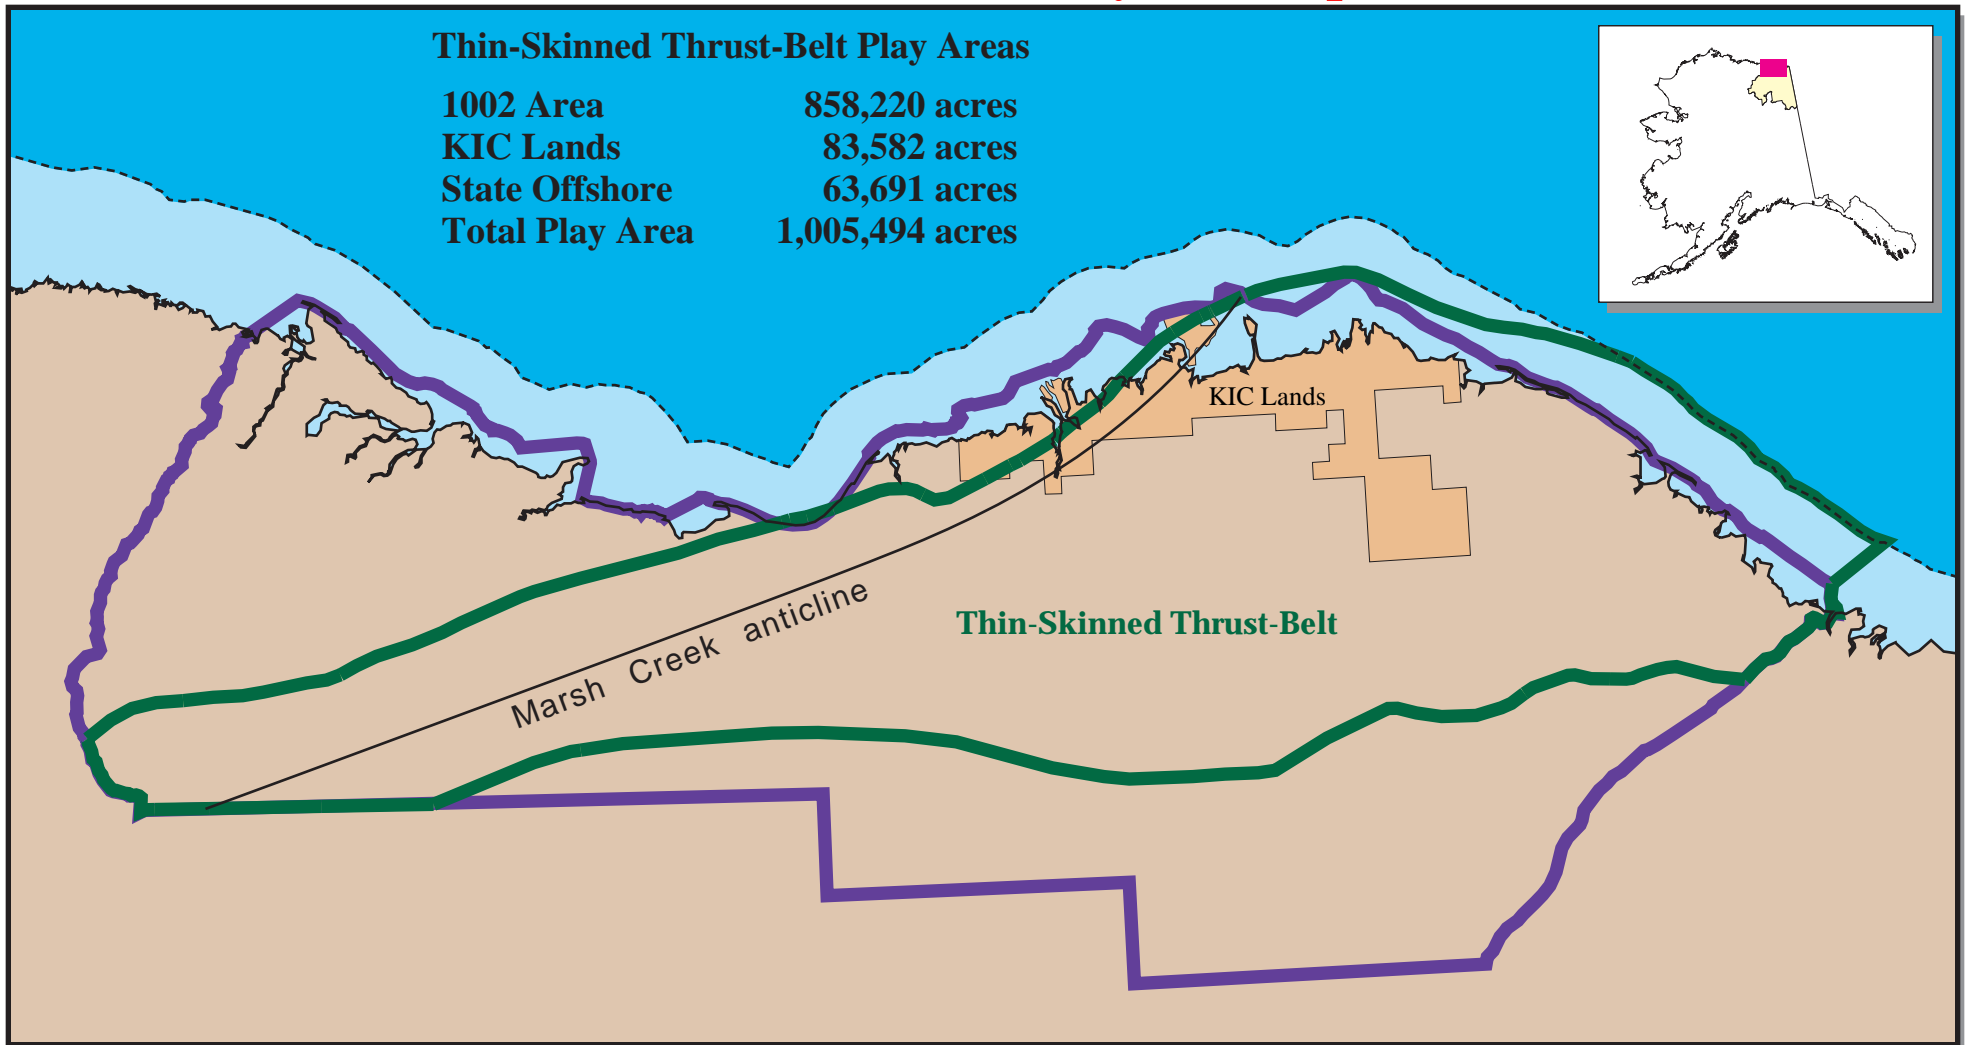

1002 Area	489,894 acres
KIC Lands	8,669 acres
State Offshore	532 acres
Total Play Area	499,095 acres

- Topset Play**
- Turbidite Play**
- Wedge Play**
- Thomson Play**
- Kemik Play**
- Undeformed Franklinian Play**
- Deformed Franklinian Play**
- Thin-Skinned Thrust-Belt Play**
- Ellesmerian Thrust-Belt Play**
- Niguanak-Aurora Play**

Click on a play name

Legend

-  State-Federal boundary
-  KIC Lands
-  1002 Area boundary
(KIC Lands are not part of 1002)
-  Coastline

P8 Thin-Skinned Thrust-Belt Play Description

Thin-Skinned Thrust-Belt Play Areas

1002 Area	858,220 acres
KIC Lands	83,582 acres
State Offshore	63,691 acres
Total Play Area	1,005,494 acres

- | | |
|-----------------------|--------------------------------------|
| Topset Play | Undeformed Franklinian Play |
| Turbidite Play | Deformed Franklinian Play |
| Wedge Play | Thin-Skinned Thrust-Belt Play |
| Thomson Play | Ellesmerian Thrust-Belt Play |
| Kemik Play | Niguanak-Aurora Play |

Click on a play name

Legend

- State-Federal boundary
- KIC Lands
- 1002 Area boundary
(KIC Lands are not part of 1002)
- Coastline

P9 Ellesmerian Thrust-Belt Play Description

- | | |
|-----------------------|--------------------------------------|
| Topset Play | Undeformed Franklinian Play |
| Turbidite Play | Deformed Franklinian Play |
| Wedge Play | Thin-Skinned Thrust-Belt Play |
| Thomson Play | Ellesmerian Thrust-Belt Play |
| Kemik Play | Niguanak-Aurora Play |